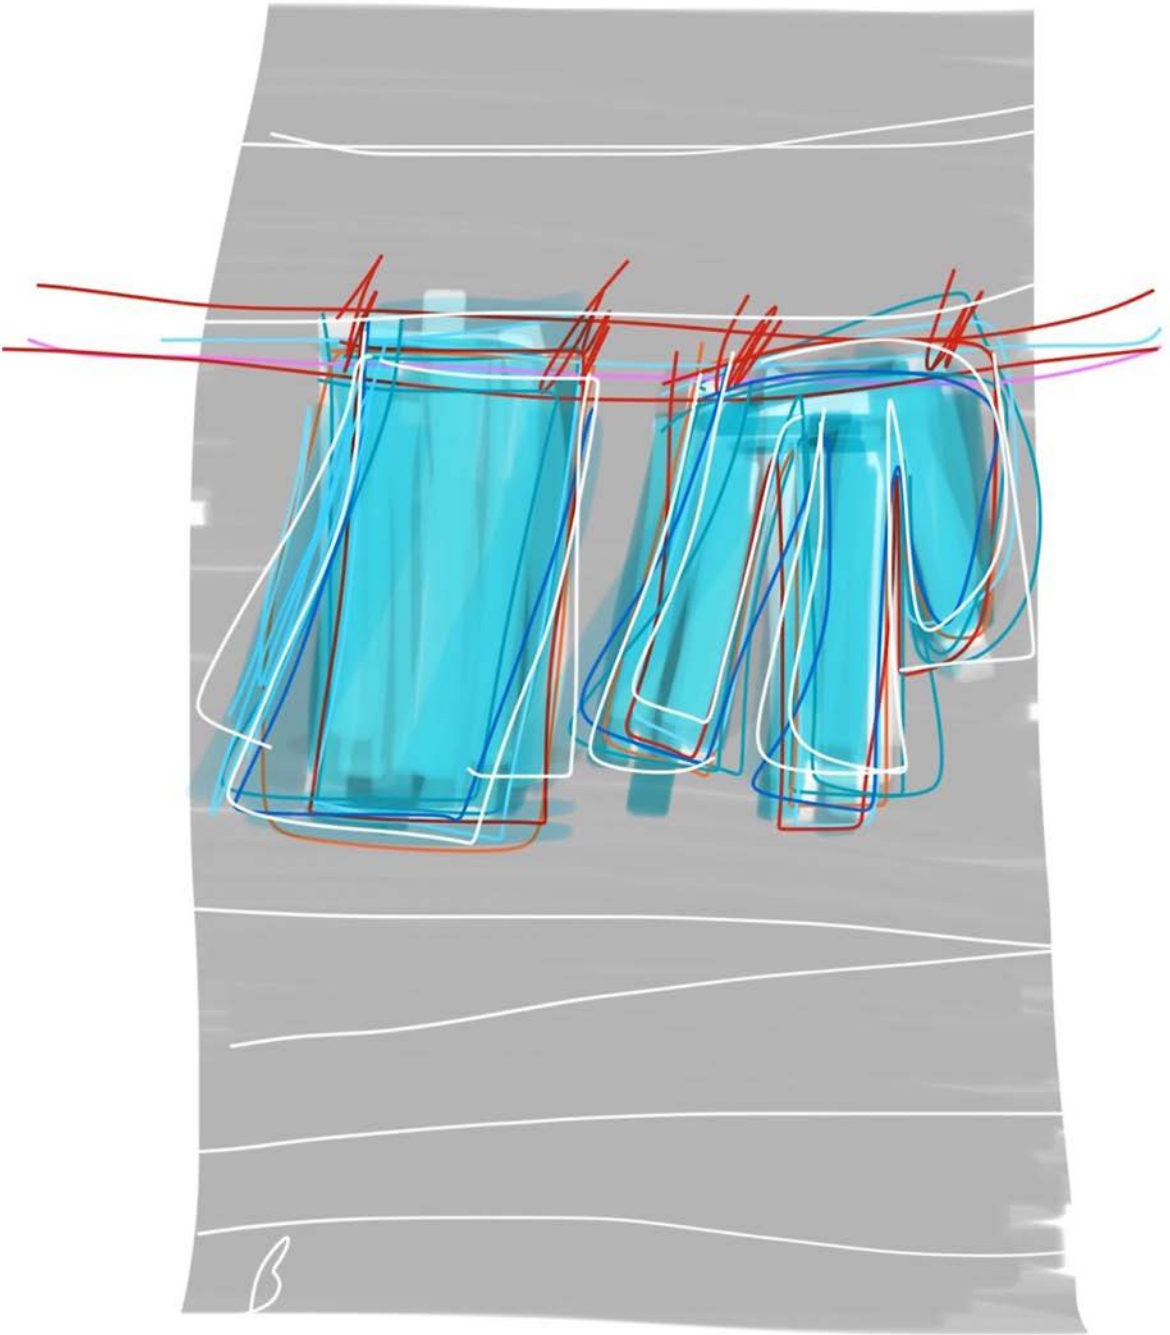

© BEATRIZ SERNA ROCHAT

**Editions**  
**FRAGMENTS**  
DE PORCELAINE

SALA DE ESPERA

SALLE D'ATTENTE

3

A stylized illustration of a sailboat on a blue sea under a red sky with a white cloud. The sailboat is white with a black outline, sailing on a blue sea with black and white wavy lines. The sky is red with a white cloud and a black outline. The overall style is abstract and expressive.

**BARCO DE VELA**

**BATEAU A VOILES**

A stylized illustration of a cat, rendered in black outlines and filled with a vibrant yellow color. The cat is shown in profile, facing right. On its face, there is a small, detailed spider with a black body and red legs. The background is white, with some faint, light gray shadows behind the cat's body. The text is overlaid on the lower half of the image.

COMPAGNONS DE L'ÂME  
COMPAÑEROS DEL ALMA

EN CAMINO

EN CHEMIN

2

B