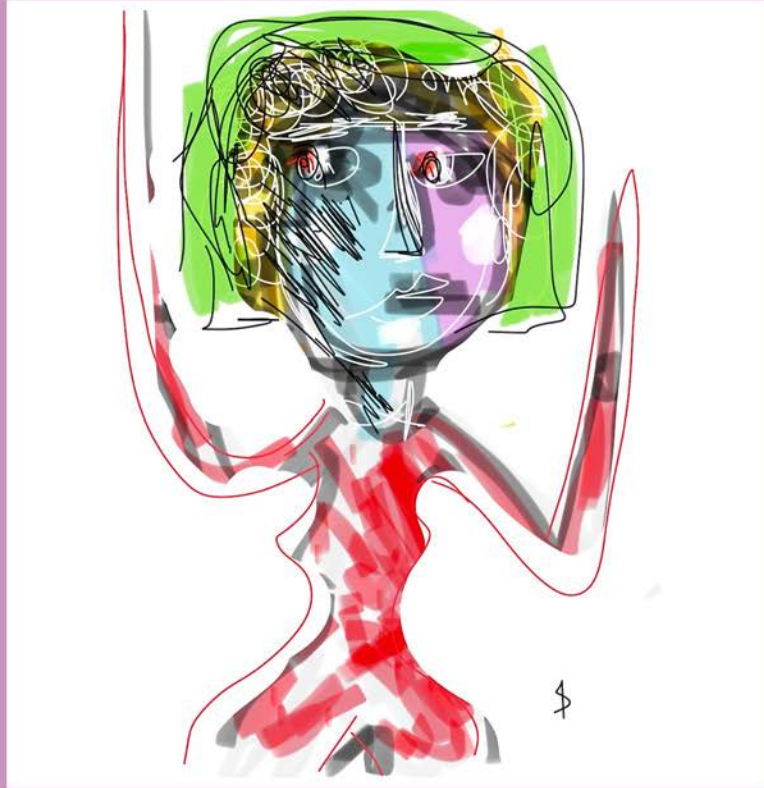

© BEATRIZ SERNA ROCHAT

**Editions**  
**FRAGMENTS**  
DE PORCELAINE

SALA DE ESPERA

SALLE D'ATTENTE

3

A stylized illustration of a sailboat on a blue sea under a red sky with a white cloud. The sailboat is white with a black outline, sailing on a blue sea with black and white wavy lines. The sky is red with a white cloud and a black outline. The overall style is abstract and expressive.

**BARCO DE VELA**

**BATEAU A VOILES**

A stylized illustration of a cat, rendered in black outlines and filled with a vibrant yellow color. The cat is shown in profile, facing right. On its face, there is a small, detailed spider with a black body and red legs. The background is white, with some faint, light gray shadows behind the cat's body. The text is overlaid on the lower half of the image.

COMPAGNONS DE L'ÂME  
COMPAÑEROS DEL ALMA

EN CAMINO

EN CHEMIN

2

B