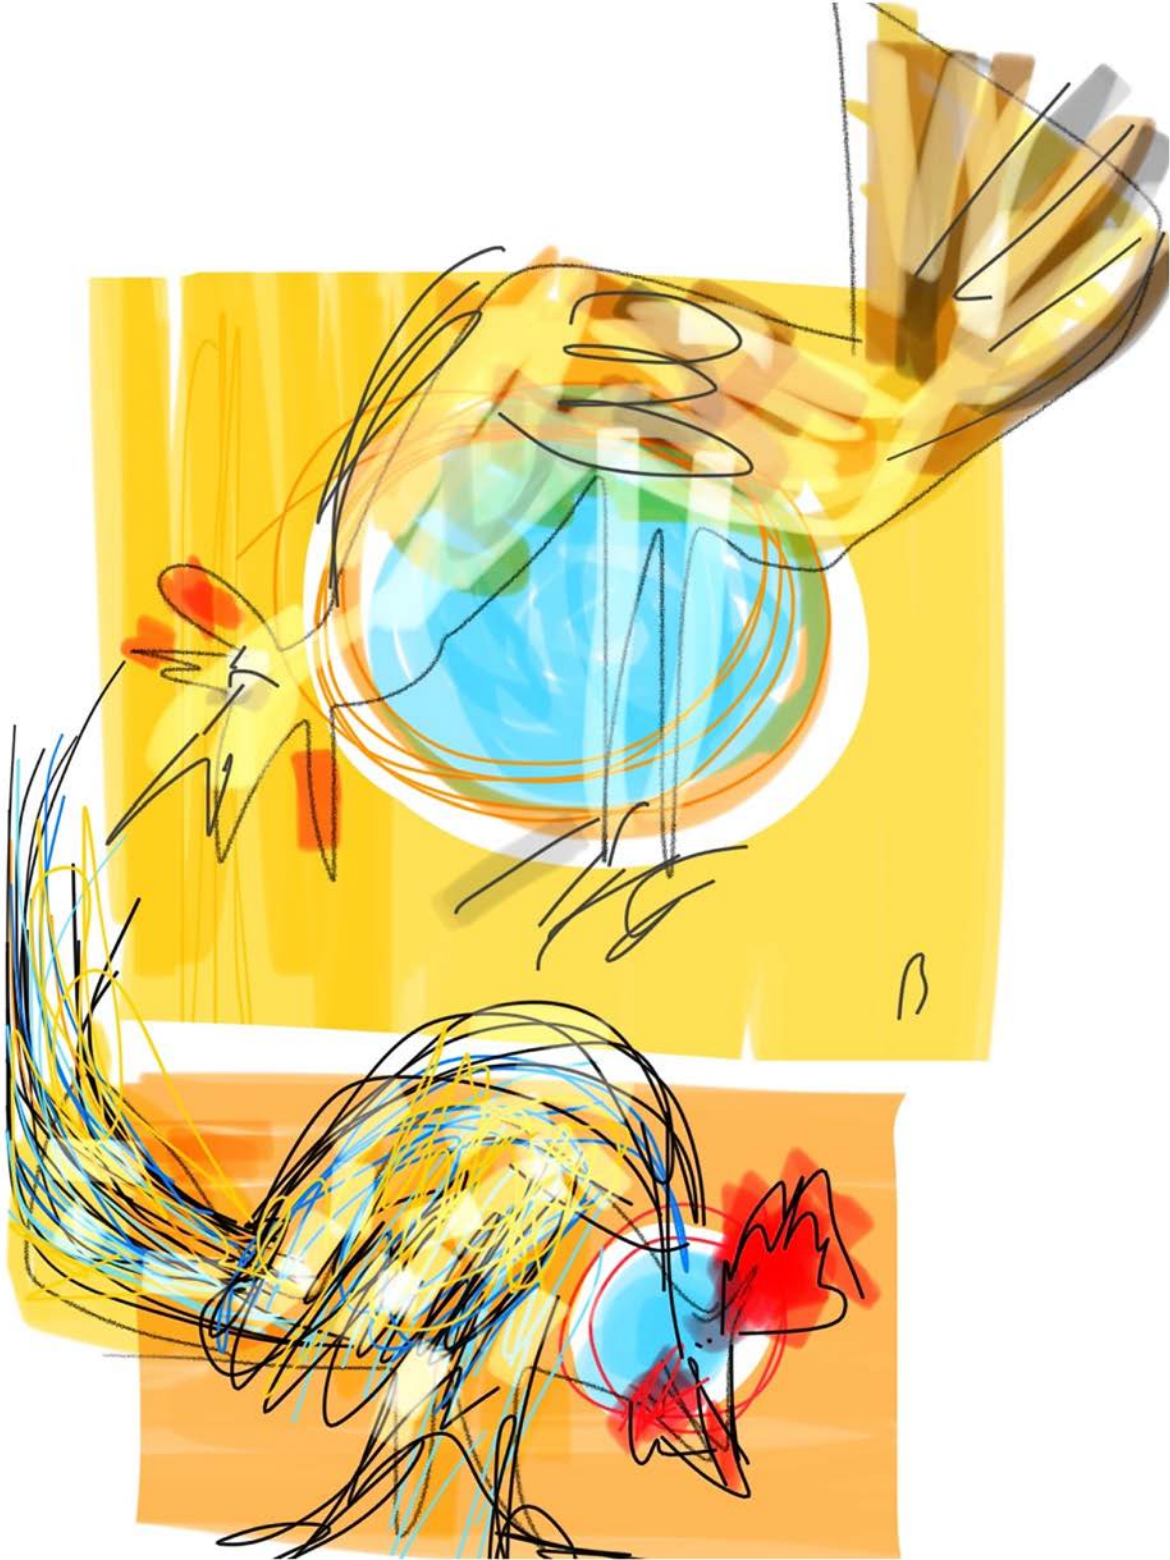

© BEATRIZ SERNA ROCHAT

**Editions**  
**FRAGMENTS**  
DE PORCELAINE

SALA DE ESPERA

SALLE D'ATTENTE

3

A stylized illustration of a sailboat on a blue sea under a red sky with a white cloud. The sailboat is white with a black outline, sailing on a blue sea with black and white wavy lines. The sky is red with a white cloud and a black outline. The overall style is abstract and expressive.

**BARCO DE VELA**

**BATEAU A VOILES**

A stylized illustration of a cat, rendered in black outlines and filled with a vibrant yellow color. The cat is shown in profile, facing right. On its face, there is a small, detailed spider with a black body and red legs. The background is white, with some faint, light gray shadows behind the cat's body. The text is overlaid on the lower half of the image.

COMPAGNONS DE L'ÂME  
COMPAÑEROS DEL ALMA

EN CAMINO

EN CHEMIN

2

B