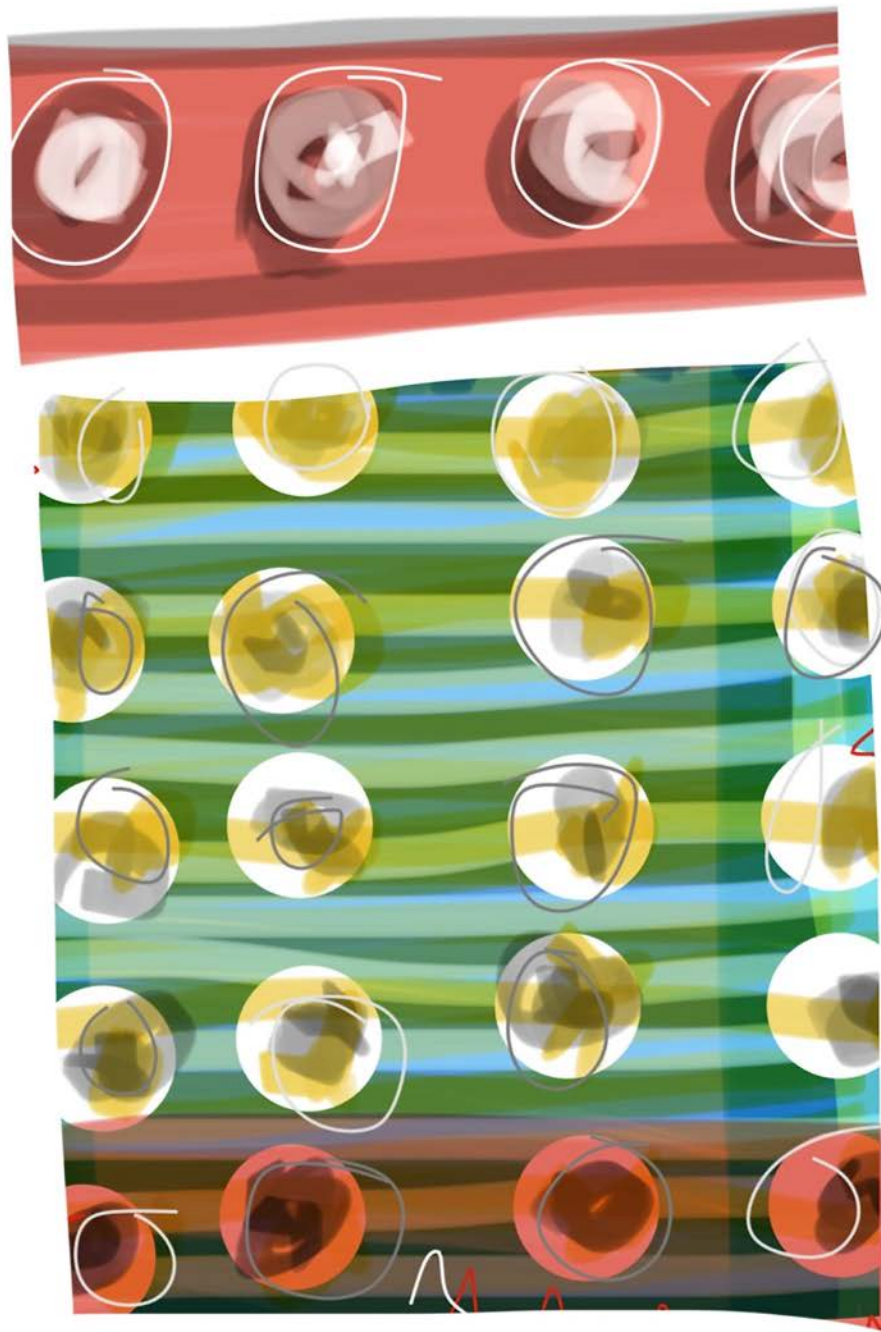

© BEATRIZ SERNA ROCHAT

**Editions**  
**FRAGMENTS**  
DE PORCELAINE

SALA DE ESPERA

SALLE D'ATTENTE

3

A stylized illustration of a sailboat on a blue sea under a red sky with a white cloud. The sailboat is white with a black outline, sailing on a blue sea with black and white wavy lines. The sky is red with a white cloud and a black outline. The overall style is abstract and expressive.

**BARCO DE VELA**

**BATEAU A VOILES**

A stylized illustration of a cat, rendered in black outlines and filled with a vibrant yellow color. The cat is shown in profile, facing right. On its face, there is a small, detailed spider with a black body and red legs. The background is white, with some faint, light gray shadows behind the cat's body. The text is overlaid on the lower half of the image.