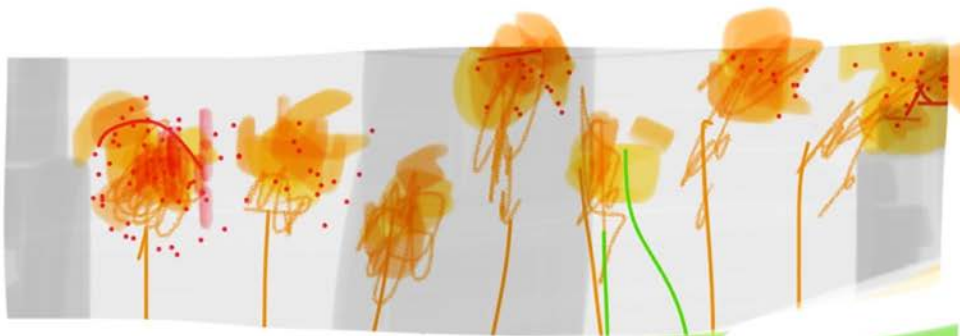

© BEATRIZ SERNA ROCHAT

**Editions**  
**FRAGMENTS**  
DE PORCELAINE

SALA DE ESPERA

SALLE D'ATTENTE

3

A stylized illustration of a sailboat on a blue sea under a red sky with a white cloud. The sailboat is white with a black outline, sailing on a blue sea with black and white wavy lines. The sky is red with a white cloud and a black outline. The overall style is abstract and expressive.

**BARCO DE VELA**

**BATEAU A VOILES**

A stylized illustration of a cat, rendered in black outlines and filled with a vibrant yellow color. The cat is shown in profile, facing right. On its face, there is a small, detailed spider with a black body and red legs. The background is white, with some faint, light gray shadows behind the cat's body. The text is overlaid on the lower half of the image.