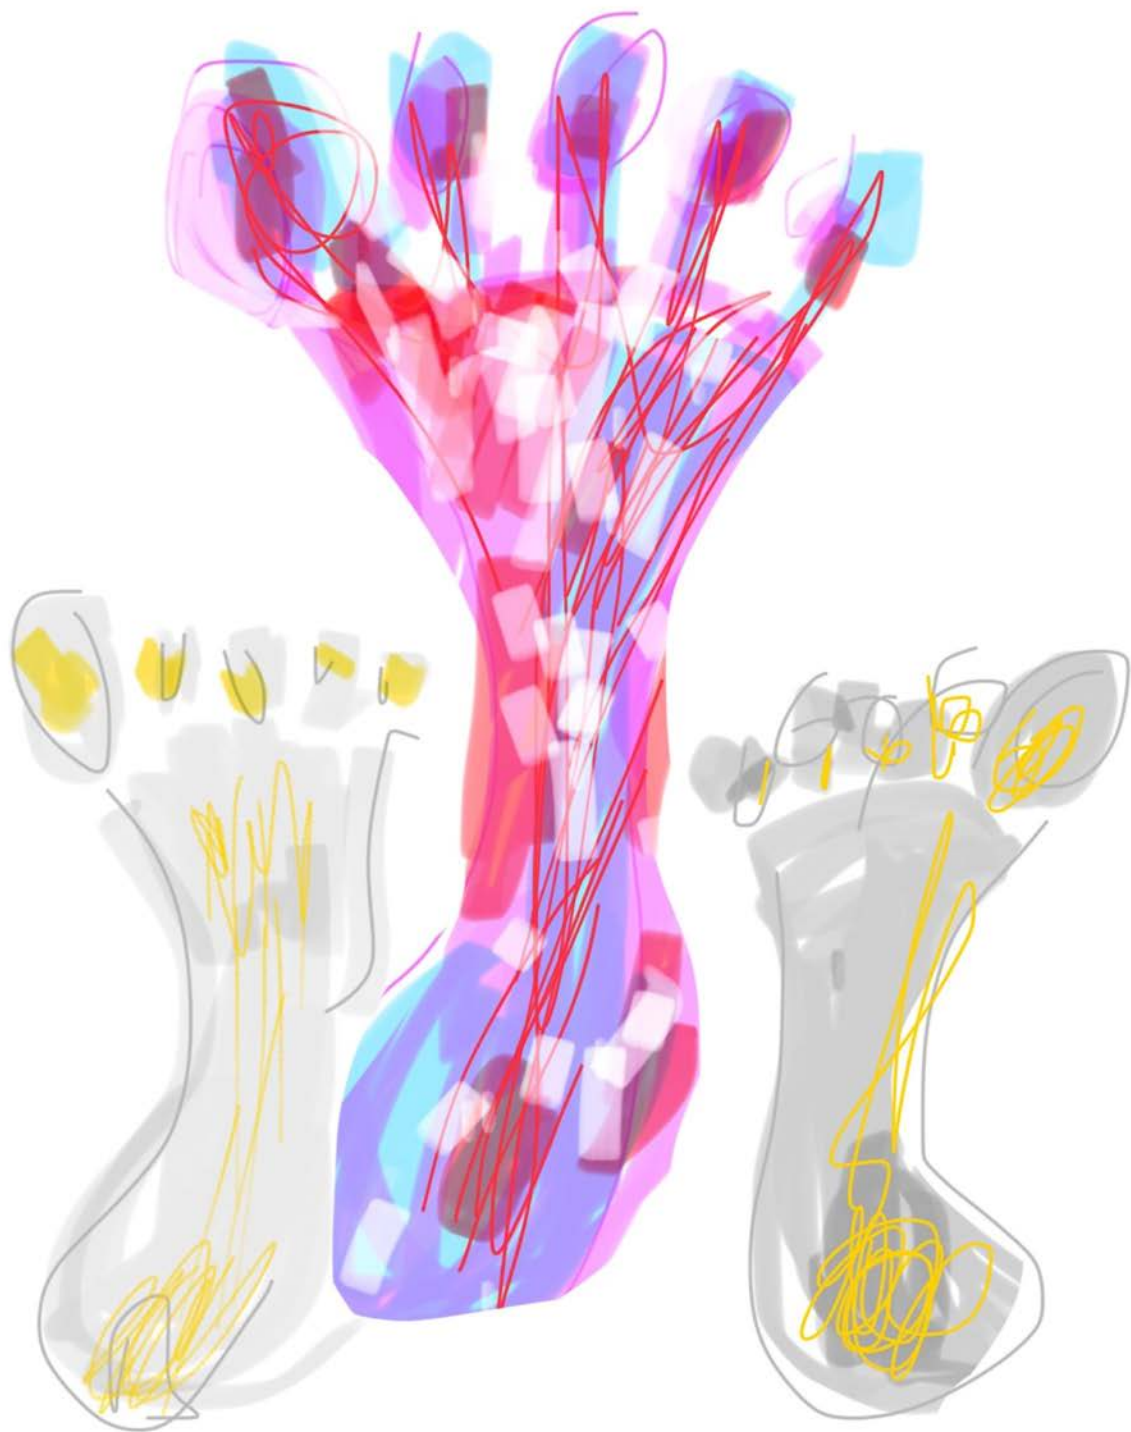

© BEATRIZ SERNA ROCHAT

**Editions**  
**FRAGMENTS**  
DE PORCELAINE

SALA DE ESPERA

SALLE D'ATTENTE

3

A stylized illustration of a sailboat on a blue sea under a red sky with a white cloud. The sailboat is white with a black outline, sailing on a blue sea with black and white wavy lines. The sky is red with a white cloud and a black outline. The overall style is abstract and expressive.

**BARCO DE VELA**

**BATEAU A VOILES**

A stylized illustration of a cat, rendered in black outlines and filled with a vibrant yellow color. The cat is shown in profile, facing right. On its face, there is a small, detailed spider with a black body and red legs. The background is white, with some faint, light gray shadows behind the cat's body. The text is overlaid on the lower half of the image.

COMPAGNONS DE L'ÂME  
COMPAÑEROS DEL ALMA

EN CAMINO

EN CHEMIN

2

B