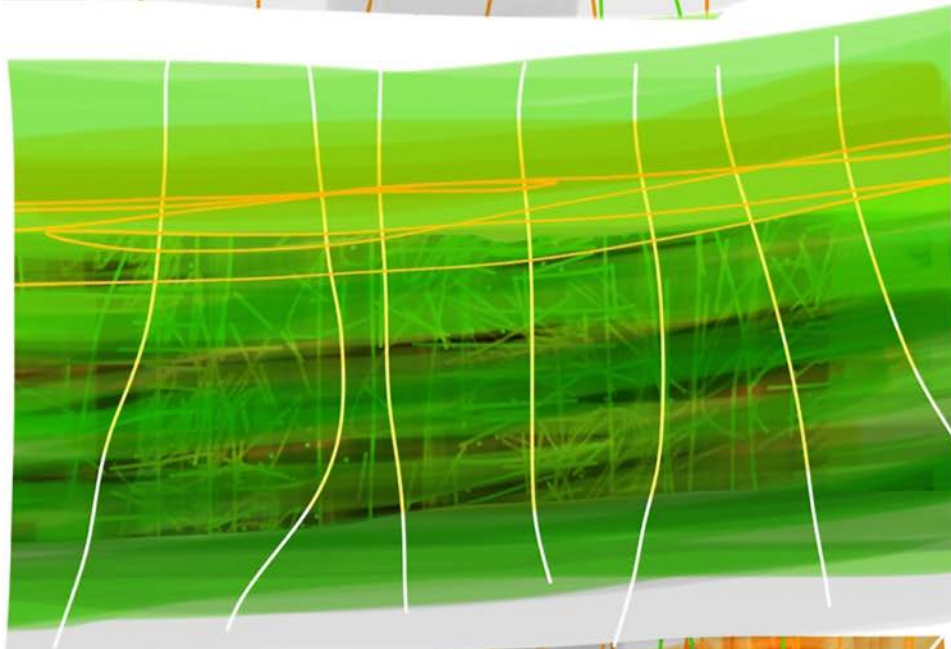

© BEATRIZ SERNA ROCHAT

**Editions**  
**FRAGMENTS**  
DE PORCELAINE

SALA DE ESPERA

SALLE D'ATTENTE

3

A stylized illustration of a sailboat on a blue sea under a red sky with a white cloud. The sailboat is white with a black outline, sailing on a blue sea with black and white wavy lines. The sky is red with a white cloud and a black outline. The overall style is abstract and expressive.

**BARCO DE VELA**

**BATEAU A VOILES**

A stylized illustration of a cat, rendered in black outlines and filled with a vibrant yellow color. The cat is shown in profile, facing right. On its face, there is a small, detailed spider with a black body and red legs. The background is white, with some faint, light gray shadows behind the cat's body. The text is overlaid on the lower half of the image.