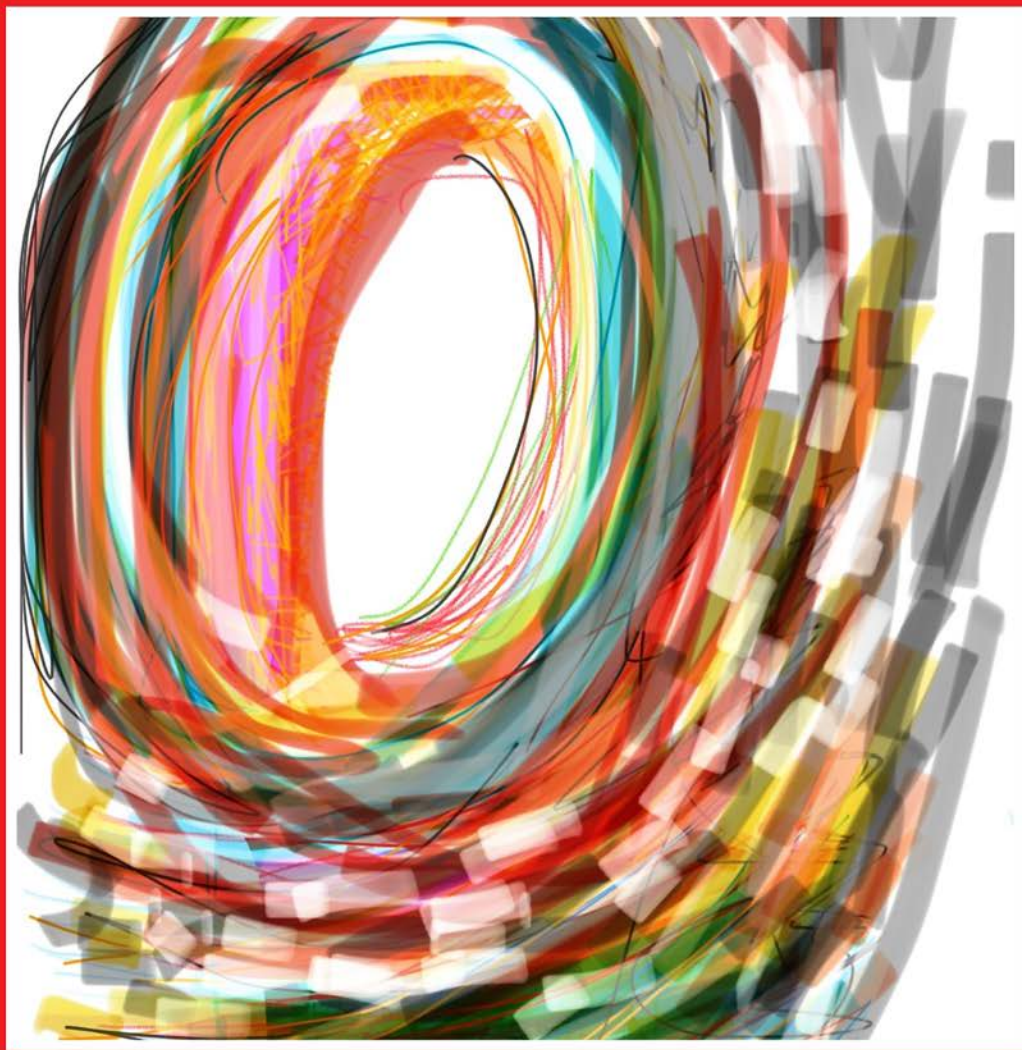

© BEATRIZ SERNA ROCHAT

**Editions**  
**FRAGMENTS**  
DE PORCELAINE

SALA DE ESPERA

SALLE D'ATTENTE

3

A stylized illustration of a sailboat on a blue sea under a red sky with a white cloud. The sailboat is white with a black outline, sailing on a blue sea with black and white wavy lines. The sky is red with a white cloud and a black outline. The overall style is abstract and expressive.

**BARCO DE VELA**

**BATEAU A VOILES**

A stylized illustration of a cat, rendered in black outlines and filled with a vibrant yellow color. The cat is shown in profile, facing right. On its face, there is a small, detailed spider with a black body and red legs. The background is white, with some faint, light gray shadows behind the cat's body. The text is overlaid on the lower half of the image.