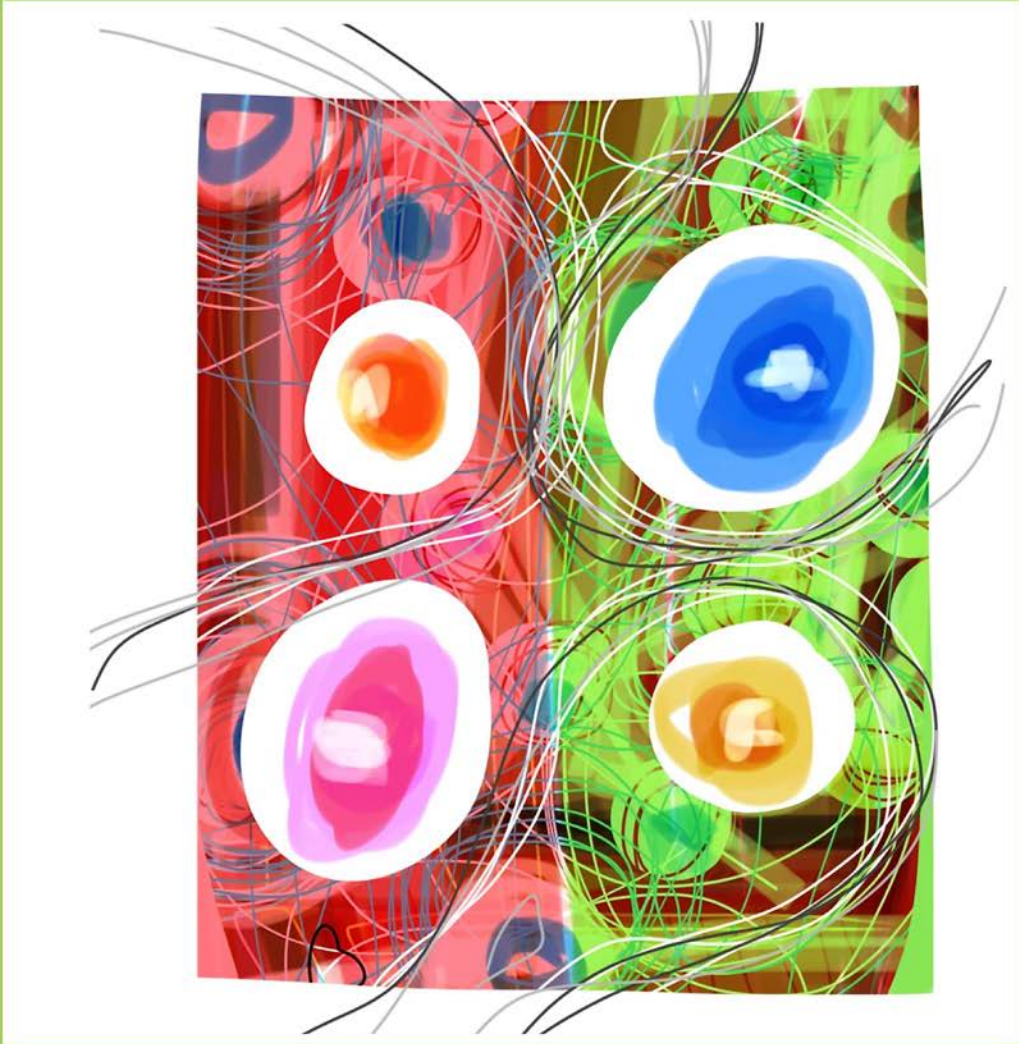

© BEATRIZ SERNA ROCHAT

**Editions**  
**FRAGMENTS**  
DE PORCELAINE

SALA DE ESPERA

SALLE D'ATTENTE

3

A stylized illustration of a sailboat on a blue sea under a red sky with a white cloud. The sailboat is white with a black outline, sailing on a blue sea with black and white wavy lines. The sky is red with a white cloud and a black outline. The overall style is abstract and expressive.

**BARCO DE VELA**

**BATEAU A VOILES**

A stylized illustration of a cat, rendered in black outlines and filled with a vibrant yellow color. The cat is shown in profile, facing right. On its face, there is a small, detailed spider with a black body and red legs. The background is white, with some faint, light gray shadows behind the cat's body. The text is overlaid on the lower half of the image.