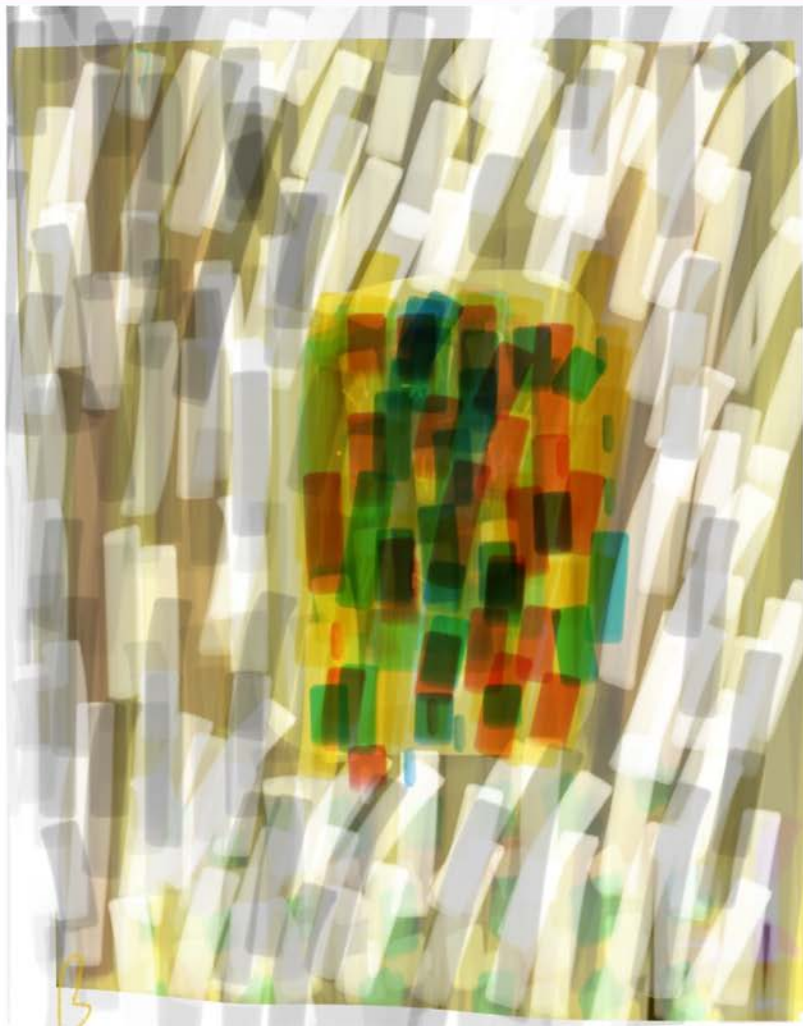

© BEATRIZ SERNA ROCHAT

**Editions**  
**FRAGMENTS**  
DE PORCELAINE

SALA DE ESPERA

SALLE D'ATTENTE

3

A stylized illustration of a sailboat on a blue sea under a red sky with a white cloud. The sailboat is white with a black outline, sailing on a blue sea with black and white wavy lines. The sky is red with a white cloud and a black outline. The overall style is abstract and expressive.

**BARCO DE VELA**

**BATEAU A VOILES**

A stylized illustration of a cat, rendered in black outlines and filled with a vibrant yellow color. The cat is shown in profile, facing right. On its face, there is a small, detailed spider with a black body and red legs. The background is white, with some faint, light gray shadows behind the cat's body. The text is overlaid on the lower half of the image.