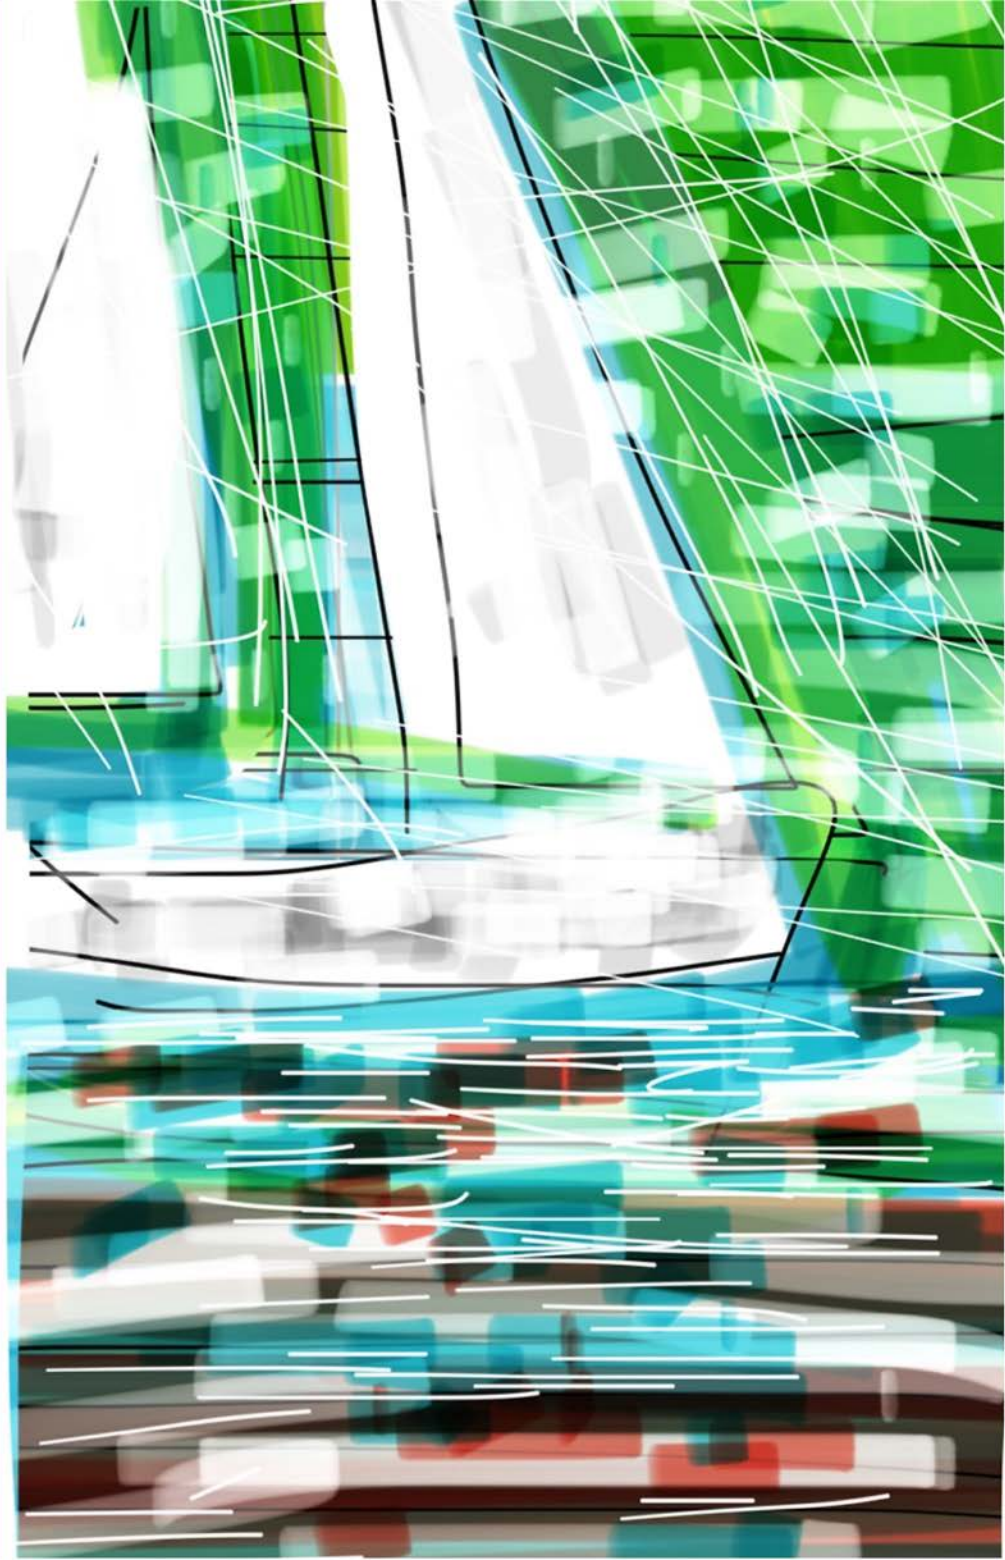

© BEATRIZ SERNA ROCHAT

**Editions**  
**FRAGMENTS**  
DE PORCELAINE

SALA DE ESPERA

SALLE D'ATTENTE

3

A stylized illustration of a sailboat on a blue sea under a red sky with a white cloud. The sailboat is white with a black outline, sailing on a blue sea with black and white wavy lines. The sky is red with a white cloud and a black outline. The overall style is abstract and expressive.

**BARCO DE VELA**

**BATEAU A VOILES**

A stylized illustration of a cat, rendered in black outlines and filled with a vibrant yellow color. The cat is shown in profile, facing right. On its face, there is a small, detailed spider with a black body and red legs. The background is white, with some faint, light gray shadows behind the cat's body. The text is overlaid on the lower half of the image.