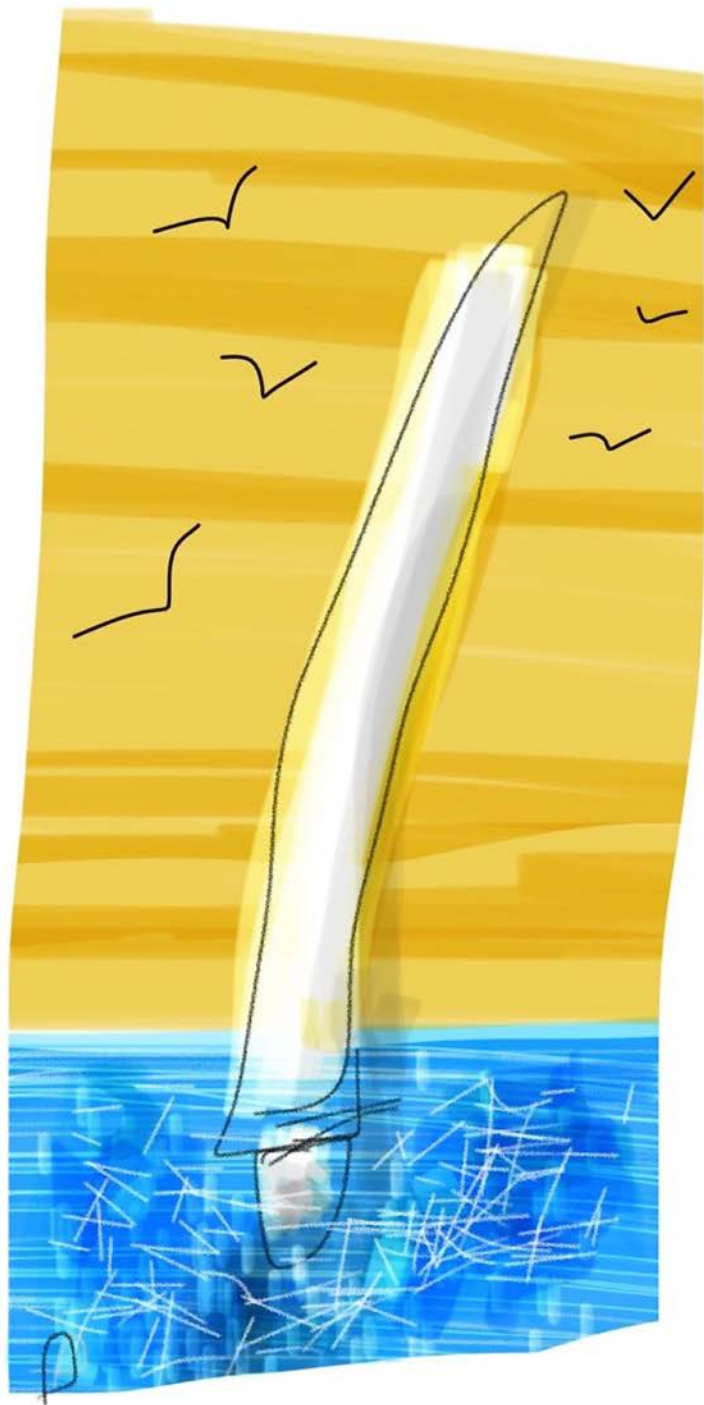

© BEATRIZ SERNA ROCHAT

**Editions**  
**FRAGMENTS**  
DE PORCELAINE

SALA DE ESPERA

SALLE D'ATTENTE

3

A stylized illustration of a sailboat on a blue sea under a red sky with a white cloud. The sailboat is white with a black outline, sailing on a blue sea with black and white wavy lines. The sky is red with a white cloud and a black outline. The overall style is abstract and expressive.

**BARCO DE VELA**

**BATEAU A VOILES**

A stylized illustration of a cat, rendered in black outlines and filled with a vibrant yellow color. The cat is shown in profile, facing right. On its face, there is a small, detailed spider with a black body and red legs. The background is white, with some faint, light gray shadows behind the cat's body. The text is overlaid on the lower half of the image.