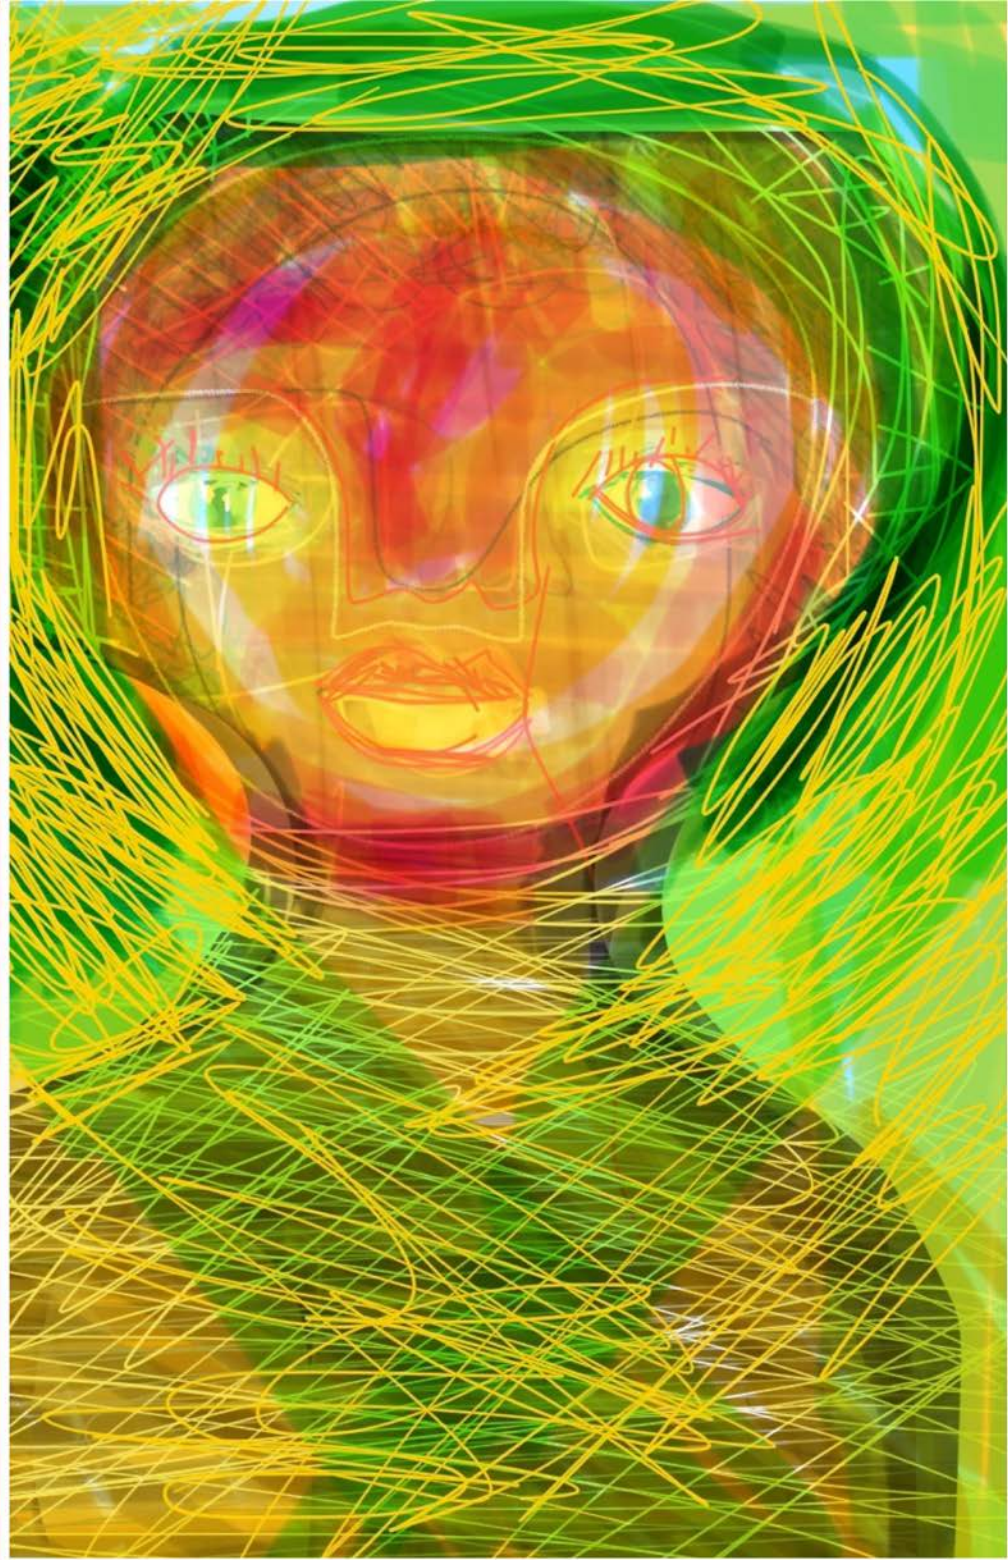

© BEATRIZ SERNA ROCHAT

**Editions**  
**FRAGMENTS**  
DE PORCELAINE

SALA DE ESPERA

SALLE D'ATTENTE

3

A stylized illustration of a sailboat on a blue sea under a red sky with a white cloud. The sailboat is white with a black outline, sailing on a blue sea with black and white wavy lines. The sky is red with a white cloud and a black outline. The overall style is abstract and expressive.

**BARCO DE VELA**

**BATEAU A VOILES**

A stylized illustration of a cat, rendered in black outlines and filled with a vibrant yellow color. The cat is shown in profile, facing right. On its face, there is a small, detailed spider with a black body and red legs. The background is white, with some faint, light gray shadows behind the cat's body. The text is overlaid on the lower half of the image.

COMPAGNONS DE L'ÂME  
COMPAÑEROS DEL ALMA

EN CAMINO

EN CHEMIN

2

B