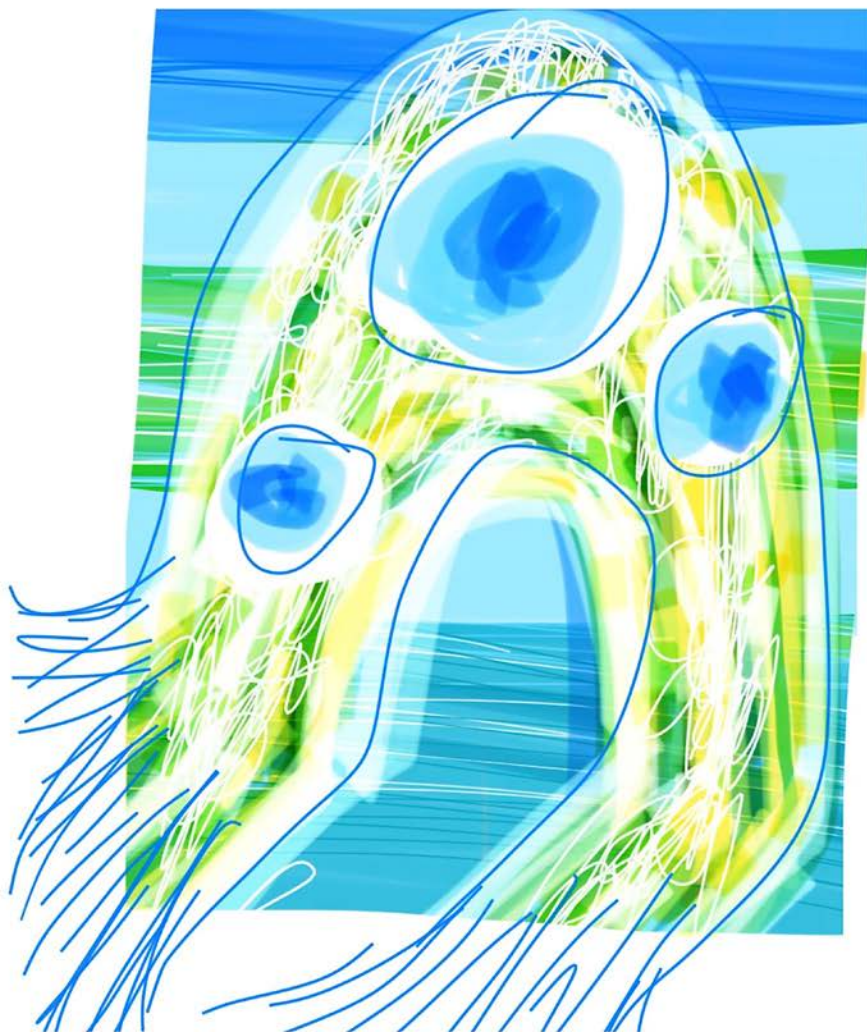

© BEATRIZ SERNA ROCHAT

**Editions**  
**FRAGMENTS**  
DE PORCELAINE

SALA DE ESPERA

SALLE D'ATTENTE

3

A stylized illustration of a sailboat on a blue sea under a red sky with a white cloud. The sailboat is white with a black outline, sailing on a blue sea with black and white wavy lines. The sky is red with a white cloud and a black outline. The overall style is abstract and expressive.

**BARCO DE VELA**

**BATEAU A VOILES**

A stylized illustration of a cat, rendered in black outlines and filled with a vibrant yellow color. The cat is shown in profile, facing right. On its face, there is a small, detailed spider with a black body and red legs. The background is white, with some faint, light gray shadows behind the cat's body. The text is overlaid on the lower half of the image.