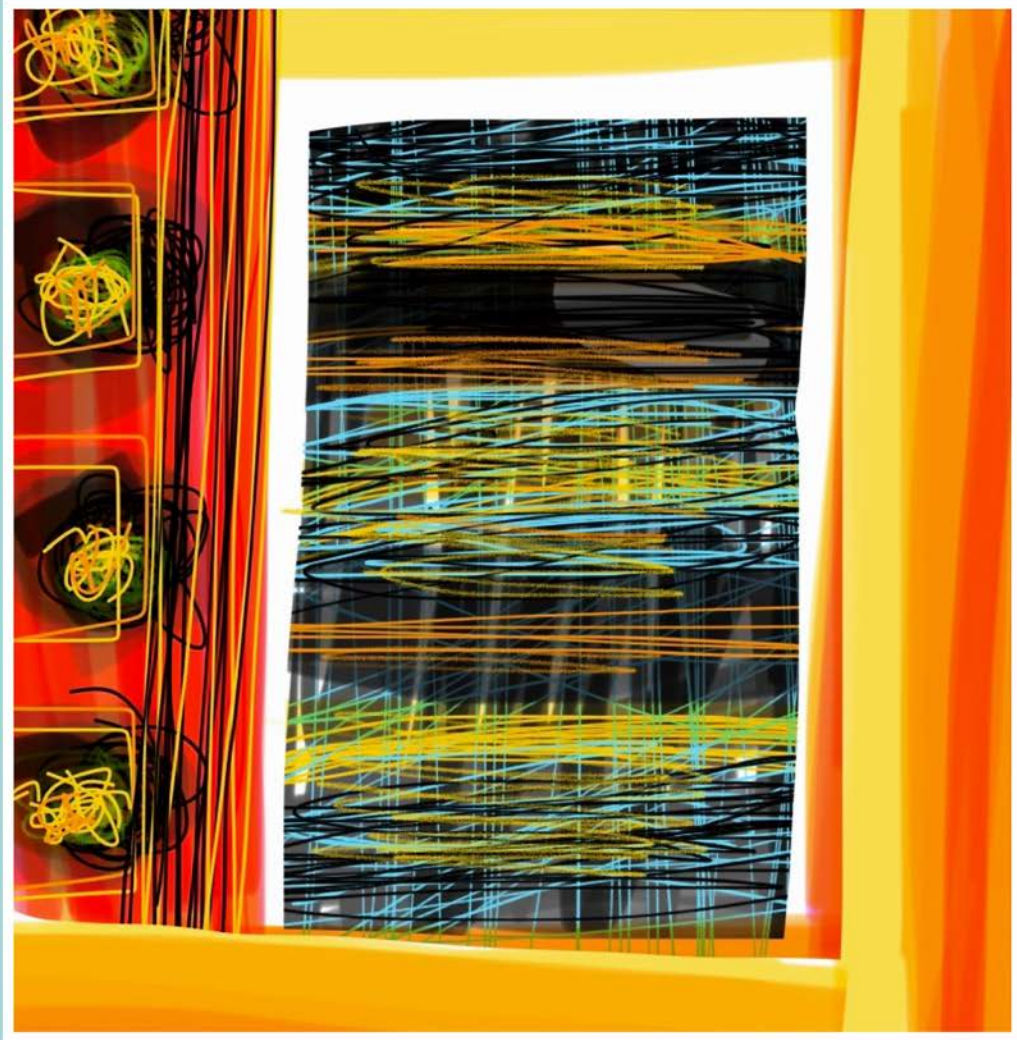

© BEATRIZ SERNA ROCHAT

**Editions**  
**FRAGMENTS**  
DE PORCELAINE

SALA DE ESPERA

SALLE D'ATTENTE

3

A stylized illustration of a sailboat on a blue sea under a red sky with a white cloud. The sailboat is white with a black outline, sailing on a blue sea with black and white wavy lines. The sky is red with a white cloud and a black outline. The overall style is abstract and expressive.

**BARCO DE VELA**

**BATEAU A VOILES**

A stylized illustration of a cat, rendered in black outlines and filled with a vibrant yellow color. The cat is shown in profile, facing right. On its face, there is a small, detailed spider with a black body and red legs. The background is white, with some faint, light gray shadows behind the cat's body. The text is overlaid on the lower half of the image.