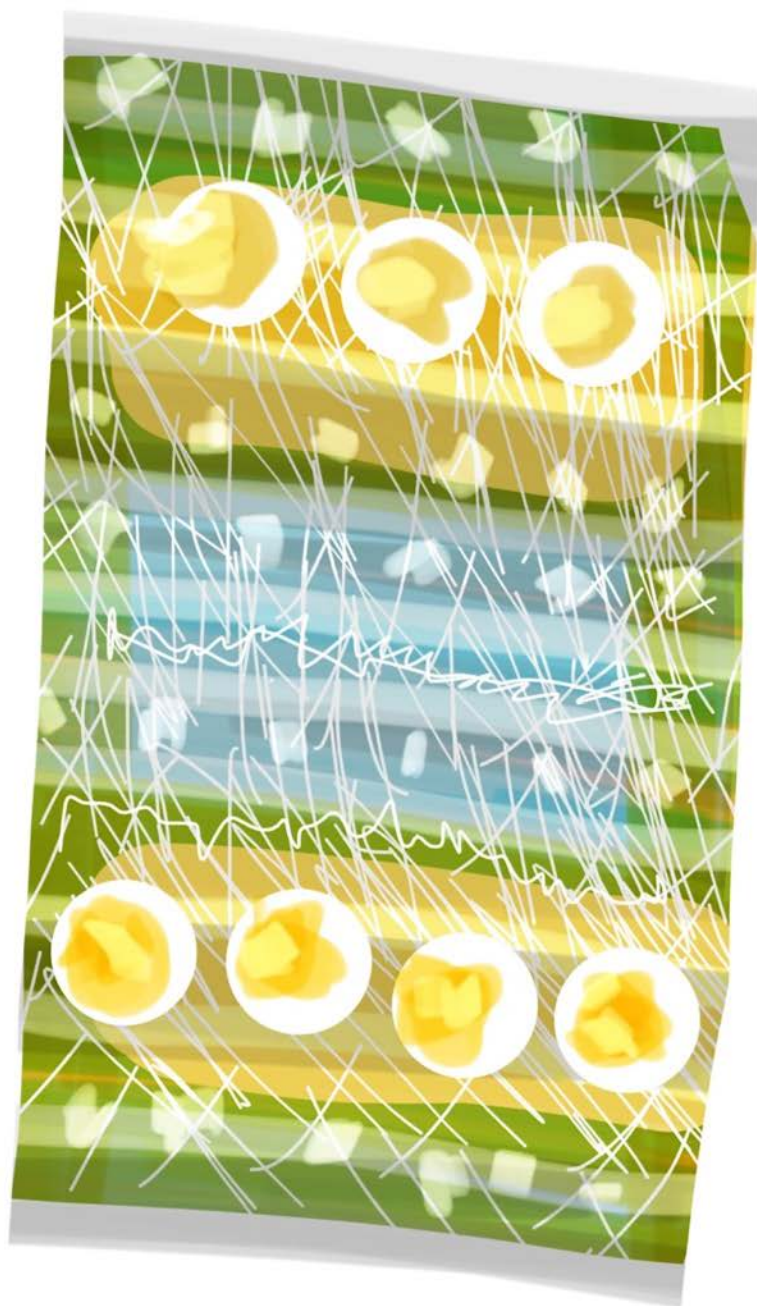

© BEATRIZ SERNA ROCHAT

**Editions**  
**FRAGMENTS**  
DE PORCELAINE

SALA DE ESPERA

SALLE D'ATTENTE

3

A stylized illustration of a sailboat on a blue sea under a red sky with a white cloud. The sailboat is white with a black outline, sailing on a blue sea with black and white wavy lines. The sky is red with a white cloud and a black outline. The overall style is abstract and expressive.

**BARCO DE VELA**

**BATEAU A VOILES**

A stylized illustration of a cat, rendered in black outlines and filled with a vibrant yellow color. The cat is shown in profile, facing right. On its face, there is a small, detailed spider with a black body and red legs. The background is white, with some faint, light gray shadows behind the cat's body. The text is overlaid on the lower half of the image.