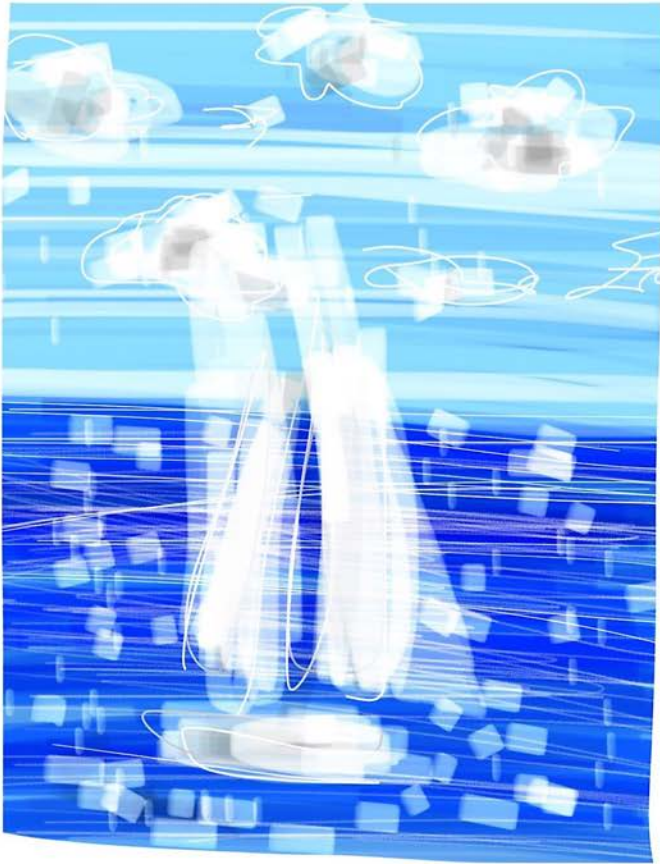

© BEATRIZ SERNA ROCHAT

**Editions**  
**FRAGMENTS**  
DE PORCELAINE

SALA DE ESPERA

SALLE D'ATTENTE

3

A stylized illustration of a sailboat on a blue sea under a red sky with a white cloud. The sailboat is white with a black outline, sailing on a blue sea with black and white wavy lines. The sky is red with a white cloud and a black outline. The overall style is abstract and expressive.

**BARCO DE VELA**

**BATEAU A VOILES**

A stylized illustration of a cat, rendered in black outlines and filled with a vibrant yellow color. The cat is shown in profile, facing right. On its face, there is a small, detailed spider with a black body and red legs. The background is white, with some faint, light gray shadows behind the cat's body. The text is overlaid on the lower half of the image.