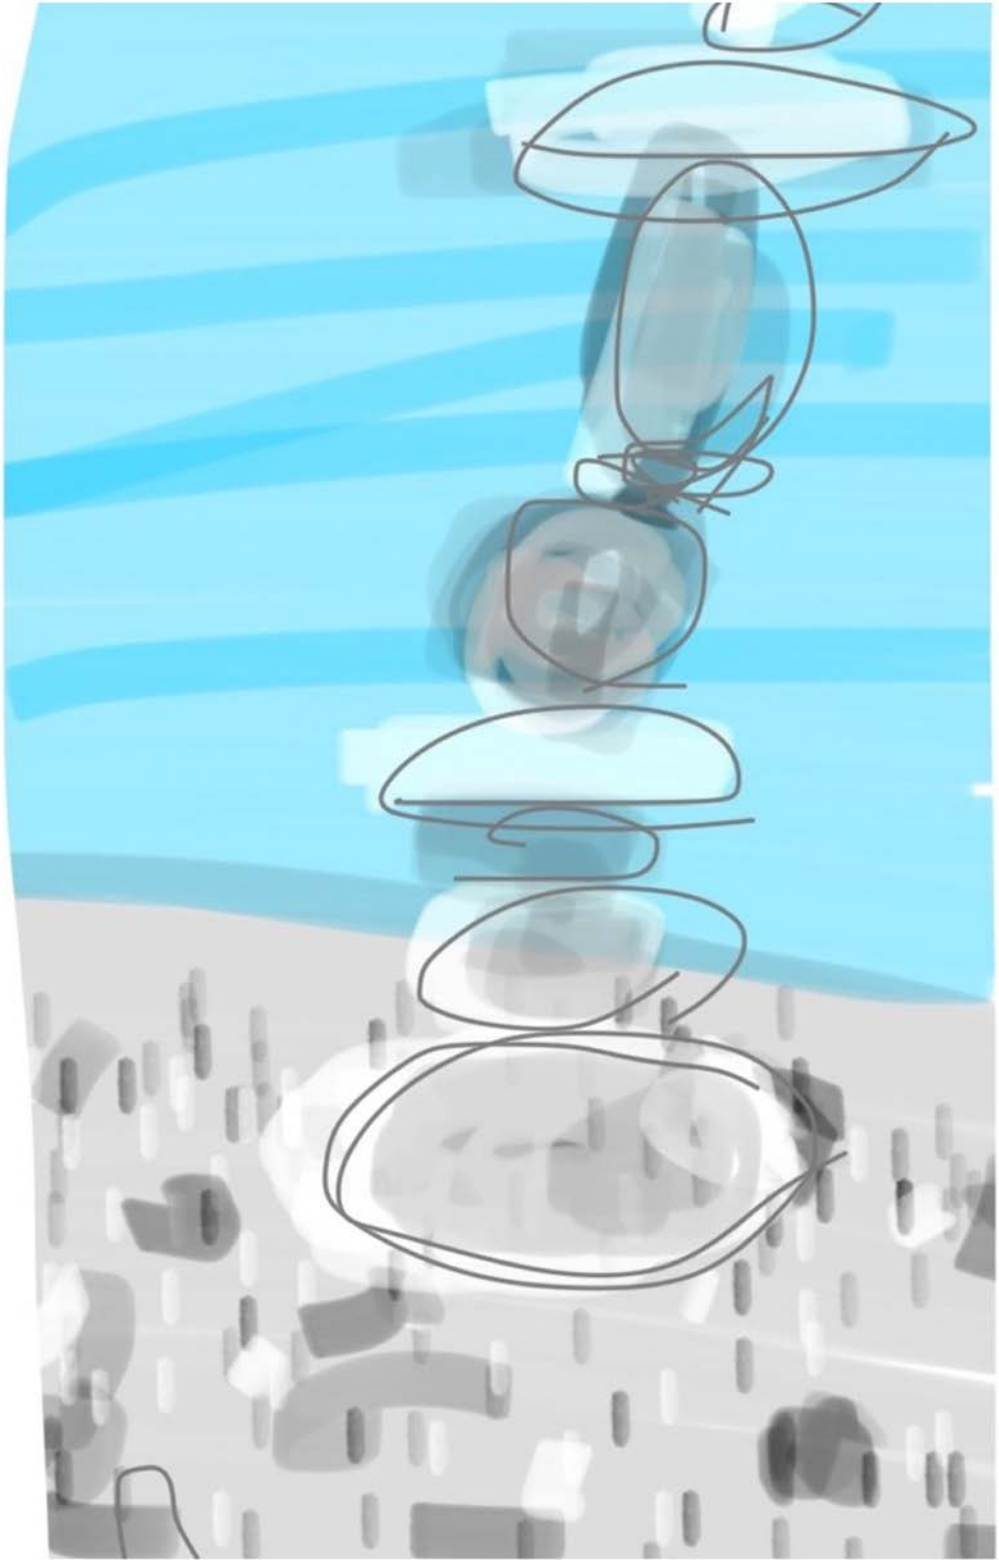

© BEATRIZ SERNA ROCHAT

**Editions**  
**FRAGMENTS**  
DE PORCELAINE

SALA DE ESPERA

SALLE D'ATTENTE

3

A stylized illustration of a sailboat on a blue sea under a red sky with a white cloud. The sailboat is white with a black outline, sailing on a blue sea with black and white wavy lines. The sky is red with a white cloud and a black outline. The overall style is abstract and expressive.

**BARCO DE VELA**

**BATEAU A VOILES**

A stylized illustration of a cat, rendered in black outlines and filled with a vibrant yellow color. The cat is shown in profile, facing right. On its face, there is a small, detailed spider with a black body and red legs. The background is white, with some faint, light gray shadows behind the cat's body. The text is overlaid on the lower half of the image.

COMPAGNONS DE L'ÂME  
COMPAÑEROS DEL ALMA

EN CAMINO

EN CHEMIN

2

B