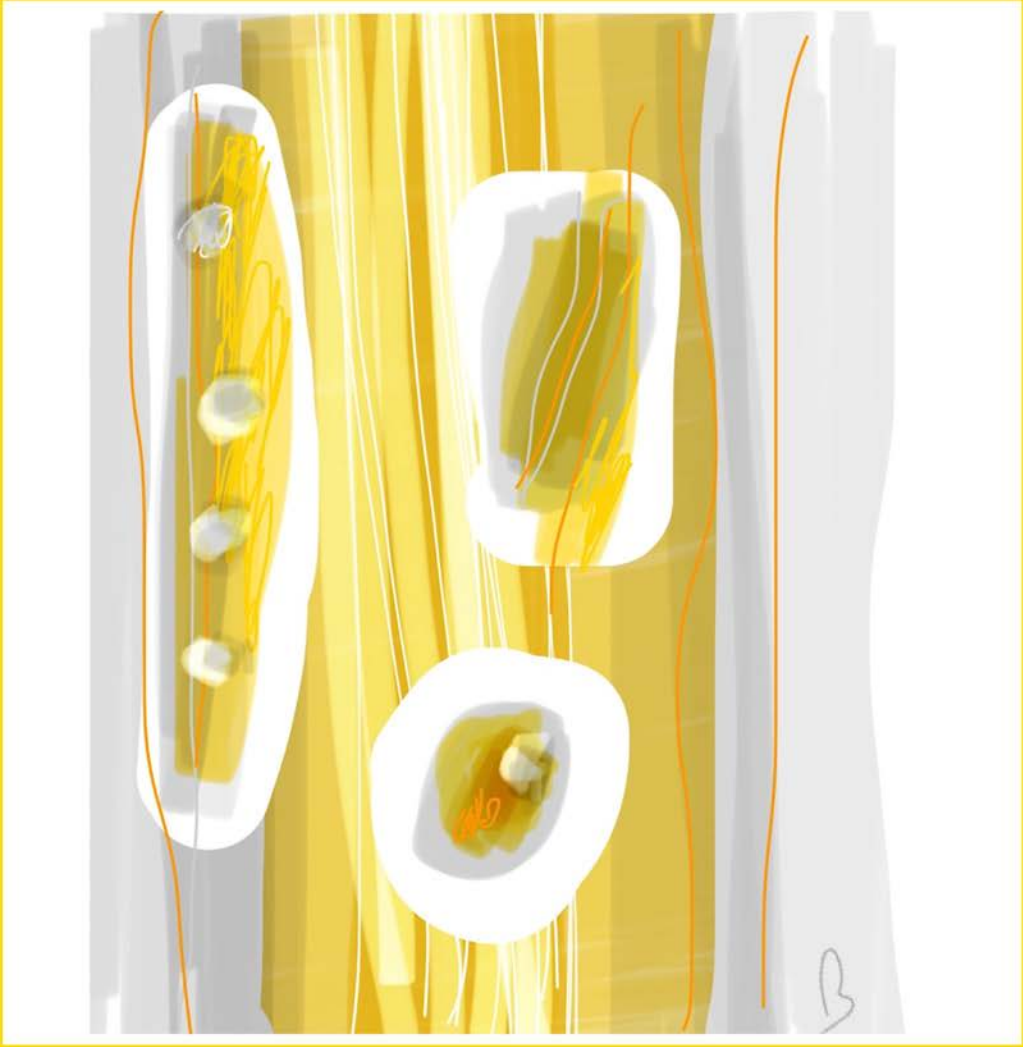

© BEATRIZ SERNA ROCHAT

**Editions**  
**FRAGMENTS**  
DE PORCELAINE

SALA DE ESPERA

SALLE D'ATTENTE

3

A stylized illustration of a sailboat on a blue sea under a red sky with a white cloud. The sailboat is white with a black outline, sailing on a blue sea with black and white wavy lines. The sky is red with a white cloud and a black outline. The overall style is abstract and expressive.

**BARCO DE VELA**

**BATEAU A VOILES**

A stylized illustration of a cat, rendered in black outlines and filled with a vibrant yellow color. The cat is shown in profile, facing right. On its face, there is a small, detailed spider with a black body and red legs. The background is white, with some faint, light gray shadows behind the cat's body. The text is overlaid on the lower half of the image.