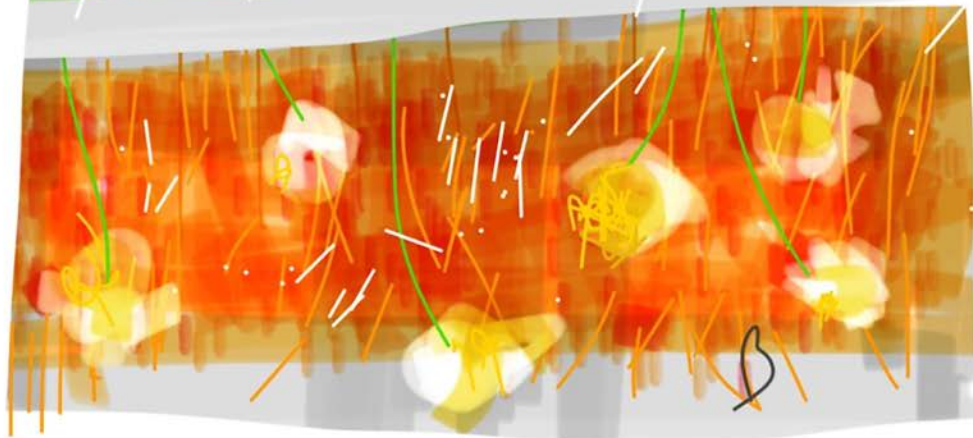

© BEATRIZ SERNA ROCHAT

**Editions**  
**FRAGMENTS**  
DE PORCELAINE

SALA DE ESPERA

SALLE D'ATTENTE

3

A stylized illustration of a sailboat on a blue sea under a red sky with a white cloud. The sailboat is white with a black outline, sailing on a blue sea with black and white wavy lines. The sky is red with a white cloud and a black outline. The overall style is abstract and expressive.

**BARCO DE VELA**

**BATEAU A VOILES**

A stylized illustration of a cat, rendered in black outlines and filled with a vibrant yellow color. The cat is shown in profile, facing right. On its face, there is a small, detailed spider with a black body and red legs. The background is white, with some faint, light gray shadows behind the cat's body. The text is overlaid on the lower half of the image.