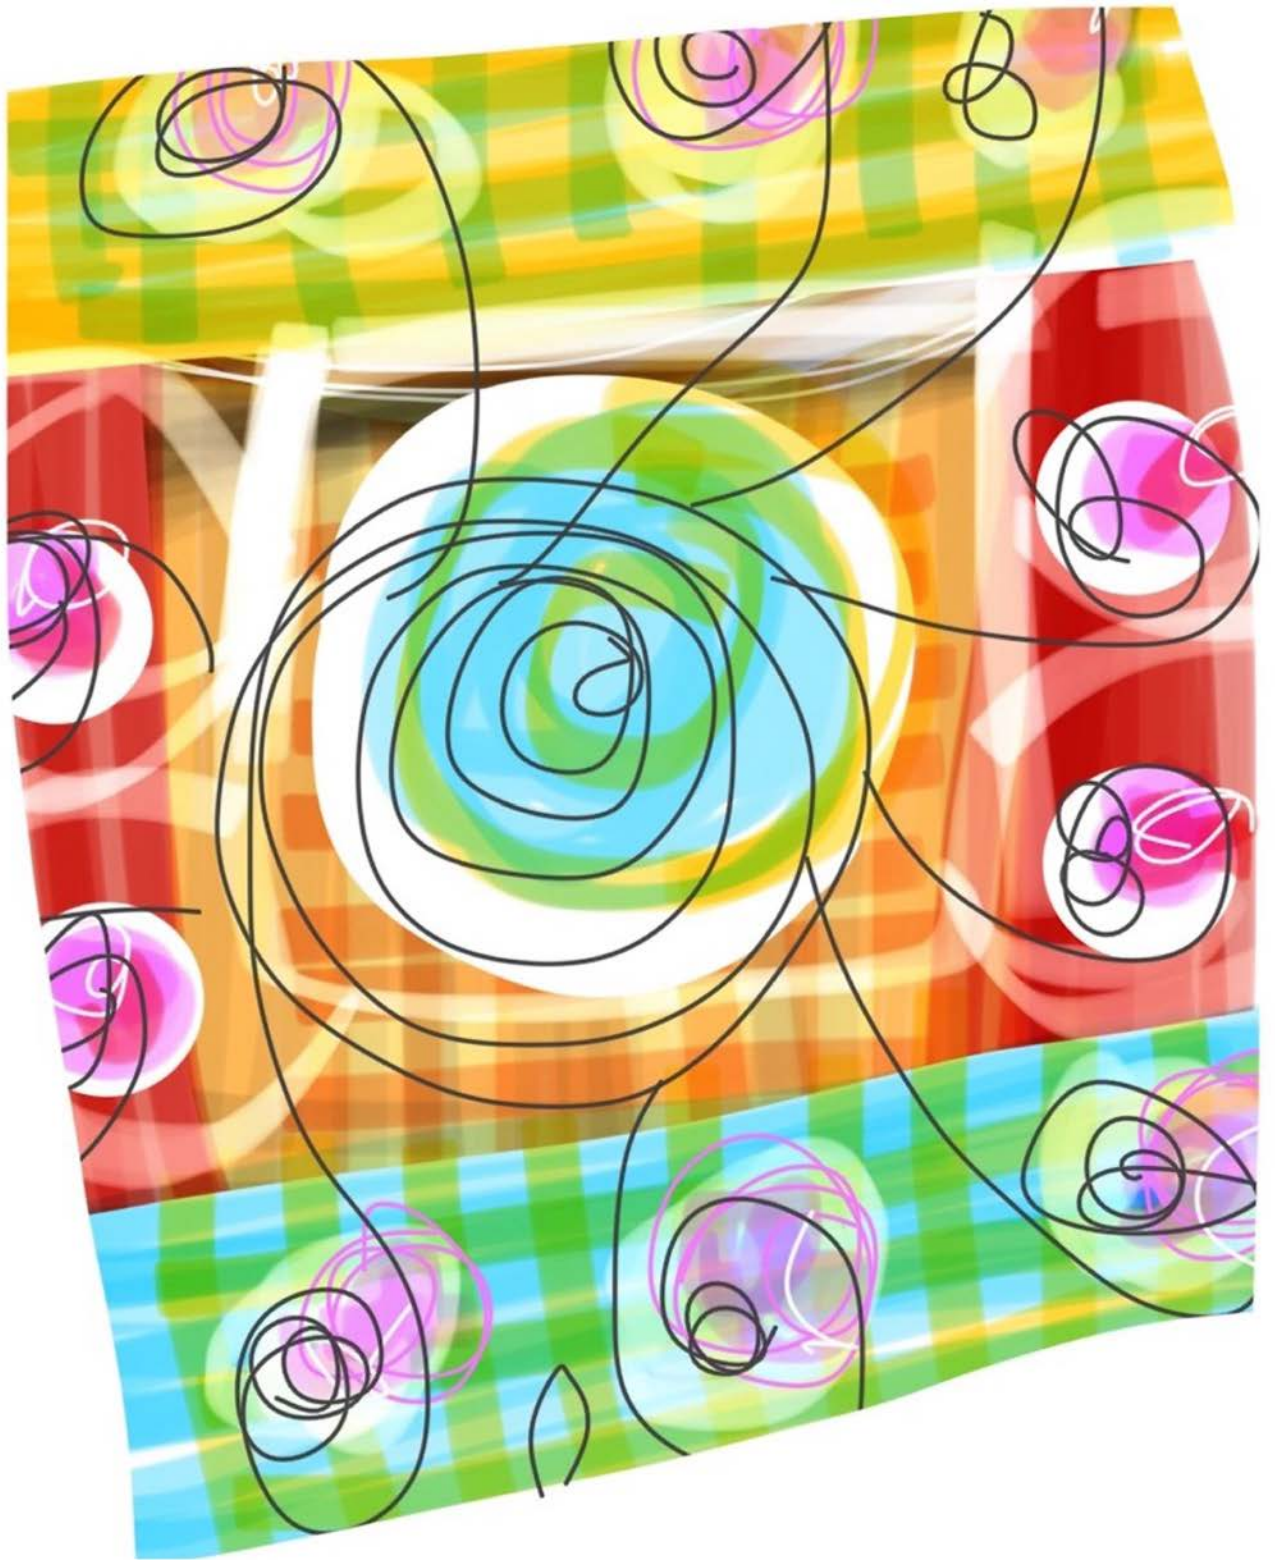

© BEATRIZ SERNA ROCHAT

**Editions**  
**FRAGMENTS**  
DE PORCELAINE

SALA DE ESPERA

SALLE D'ATTENTE

3

A stylized illustration of a sailboat on a blue sea under a red sky with a white cloud. The sailboat is white with a black outline, sailing on a blue sea with black and white wavy lines. The sky is red with a white cloud and a black outline. The overall style is abstract and expressive.

**BARCO DE VELA**

**BATEAU A VOILES**

A stylized illustration of a cat, rendered in black outlines and filled with a vibrant yellow color. The cat is shown in profile, facing right. On its face, there is a small, detailed spider with a black body and red legs. The background is white, with some faint, light gray shadows behind the cat's body. The text is overlaid on the lower half of the image.