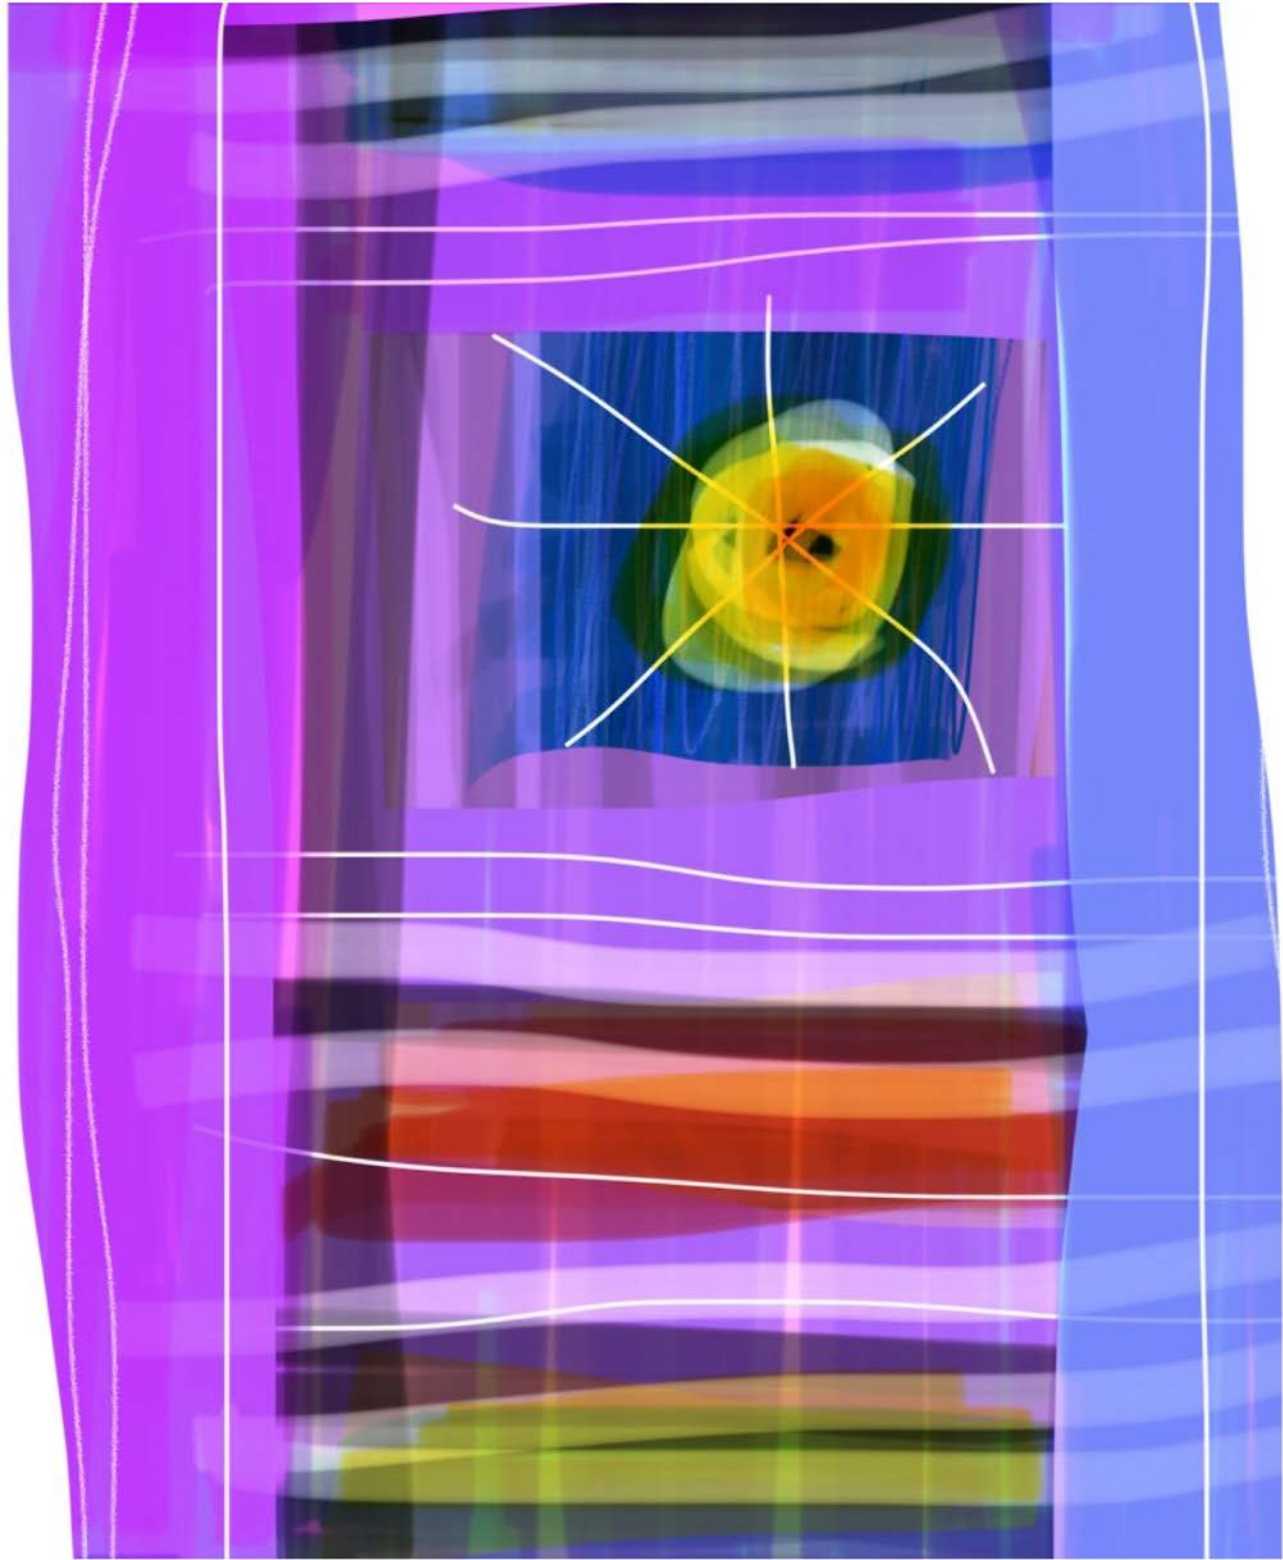

© BEATRIZ SERNA ROCHAT

**Editions**  
**FRAGMENTS**  
DE PORCELAINE

SALA DE ESPERA

SALLE D'ATTENTE

3

A stylized illustration of a sailboat on a blue sea under a red sky with a white cloud. The sailboat is white with a black outline, sailing on a blue sea with black and white wavy lines. The sky is red with a white cloud and a black outline. The overall style is abstract and expressive.

**BARCO DE VELA**

**BATEAU A VOILES**

A stylized illustration of a cat, rendered in black outlines and filled with a vibrant yellow color. The cat is shown in profile, facing right. On its face, there is a small, detailed spider with a black body and red legs. The background is white, with some faint, light gray shadows behind the cat's body. The text is overlaid on the lower half of the image.