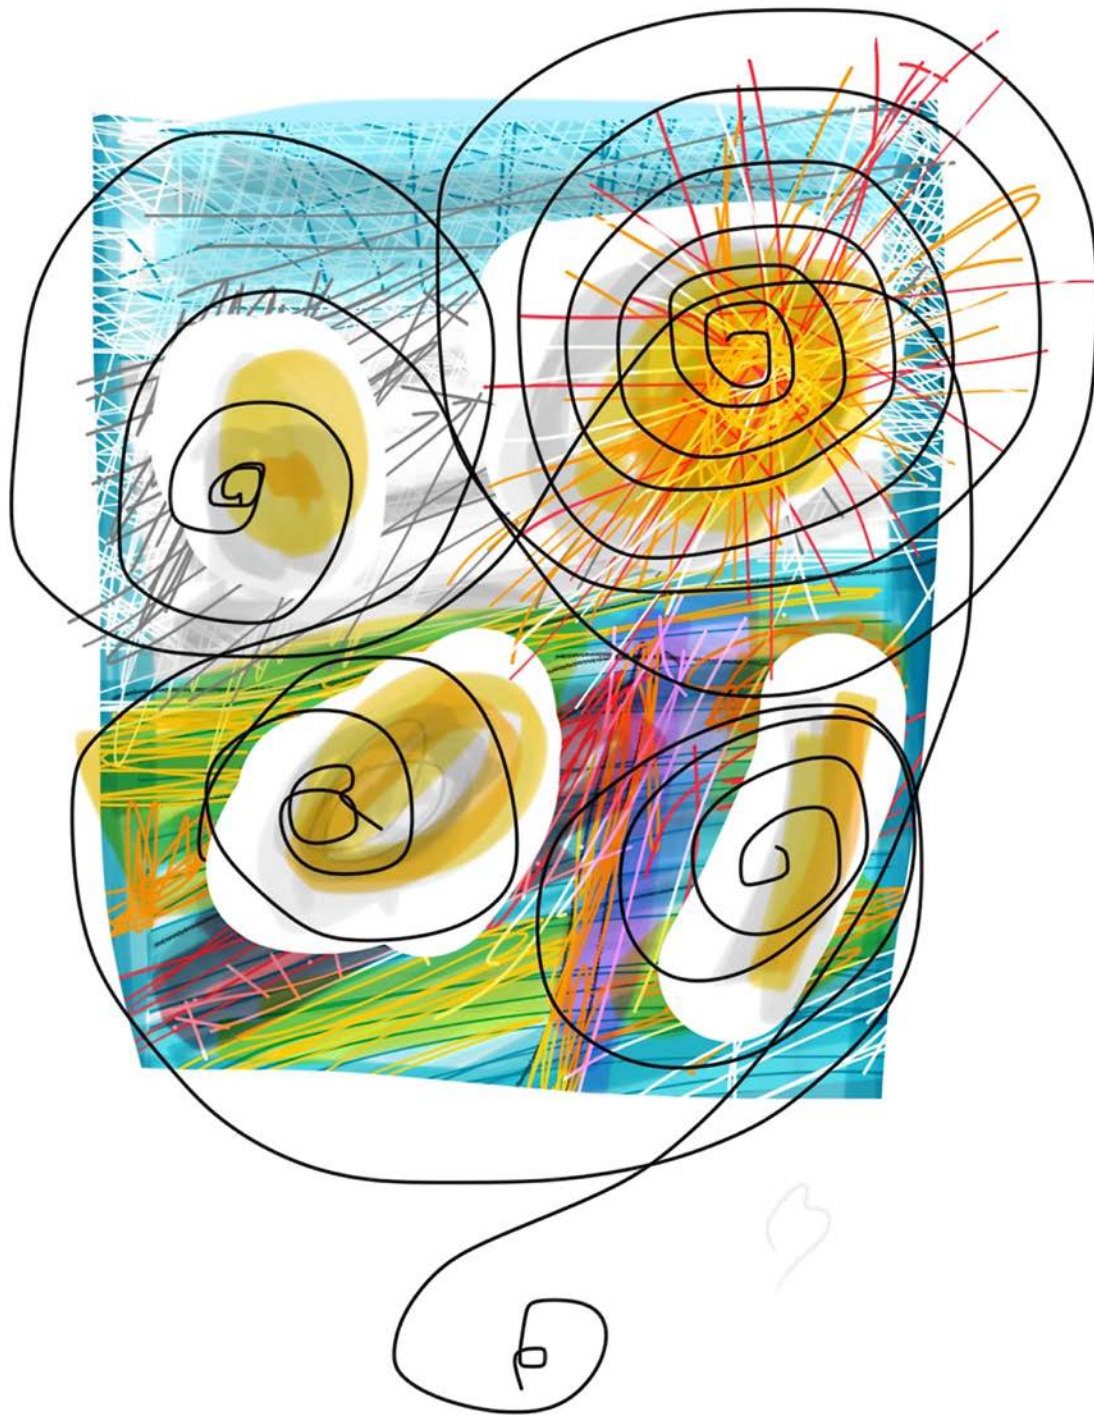

© BEATRIZ SERNA ROCHAT

**Editions**  
**FRAGMENTS**  
DE PORCELAINE

SALA DE ESPERA

SALLE D'ATTENTE

3

A stylized illustration of a sailboat on a blue sea under a red sky with a white cloud. The sailboat is white with a black outline, sailing on a blue sea with black and white wavy lines. The sky is red with a white cloud and a black outline. The overall style is abstract and expressive.

**BARCO DE VELA**

**BATEAU A VOILES**

A stylized illustration of a cat, rendered in black outlines and filled with a vibrant yellow color. The cat is shown in profile, facing right. On its face, there is a small, detailed spider with a black body and red legs. The background is white, with some faint, light gray shadows behind the cat's body. The text is overlaid on the lower half of the image.