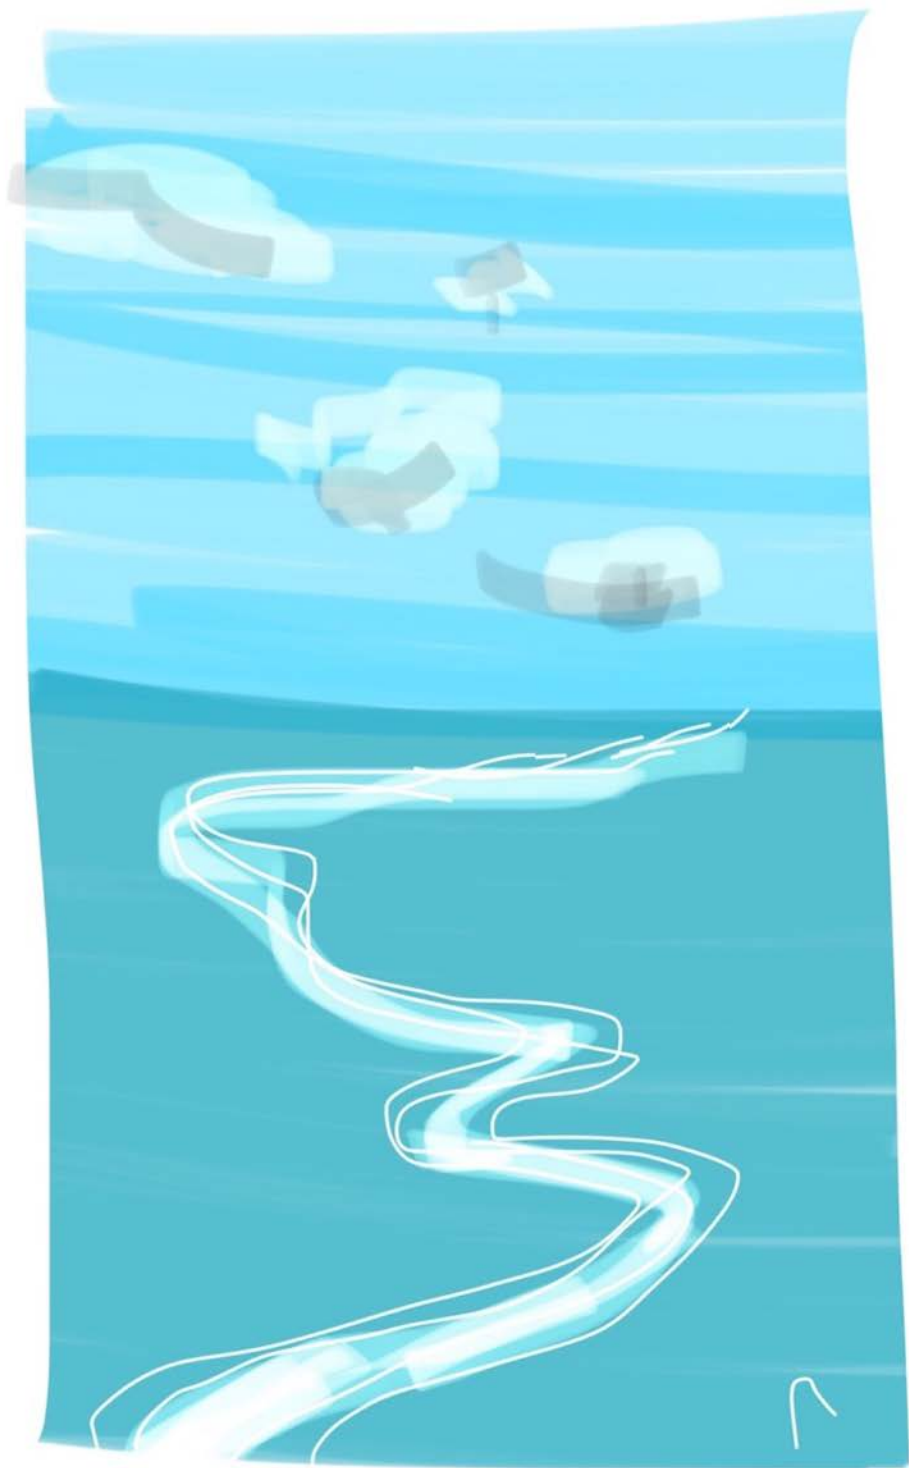

© BEATRIZ SERNA ROCHAT

**Editions**  
**FRAGMENTS**  
DE PORCELAINE

SALA DE ESPERA

SALLE D'ATTENTE

3

A stylized illustration of a sailboat on a blue sea under a red sky with a white cloud. The sailboat is white with a black outline, sailing on a blue sea with black and white wavy lines. The sky is red with a white cloud and a black outline. The overall style is abstract and expressive.

**BARCO DE VELA**

**BATEAU A VOILES**

A stylized illustration of a cat, rendered in black outlines and filled with a vibrant yellow color. The cat is shown in profile, facing right. On its face, there is a small, detailed spider with a black body and red legs. The background is white, with some faint, light gray shadows behind the cat's body. The text is overlaid on the lower half of the image.

COMPAGNONS DE L'ÂME  
COMPAÑEROS DEL ALMA

EN CAMINO

EN CHEMIN

2

B